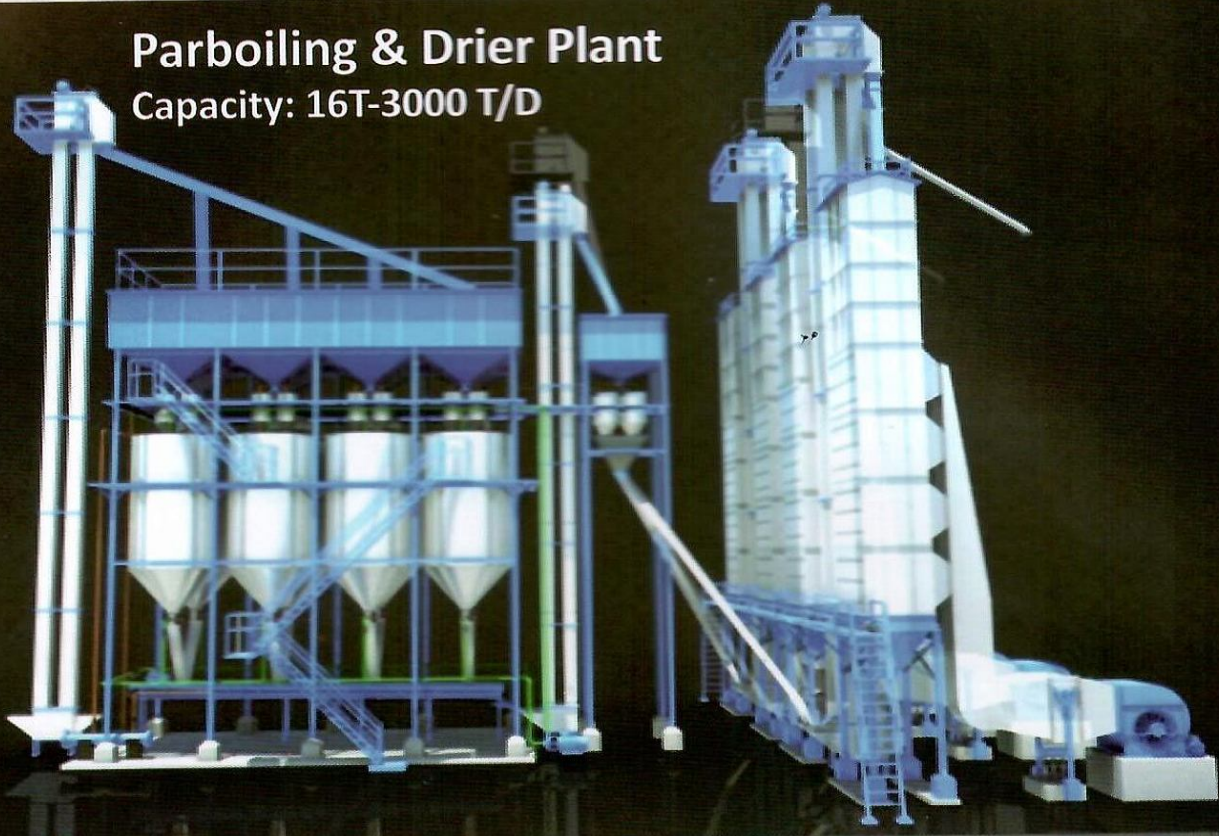

Parboiling & Drier Plant
Capacity: 16T-3000 T/D