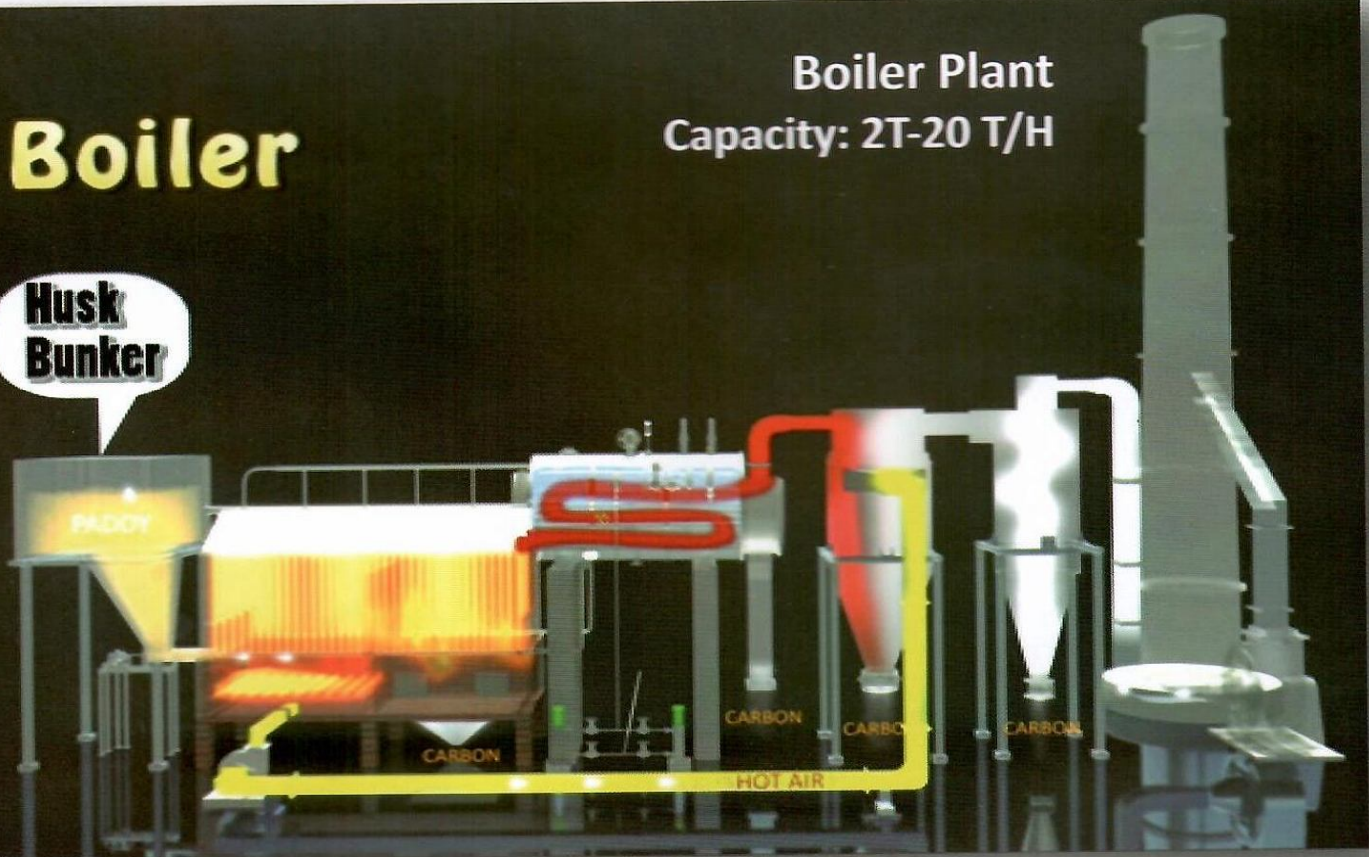

## **Naogaon Office:**

Ettihad Plastic Bag Ind Ltd.  
Indoil, Santahar, Naogaon.

Parboiling & Drier Plant  
Capacity: 16T-3000 T/D

Boiler

Boiler Plant  
Capacity: 2T-20 T/H

Husk  
Bunker