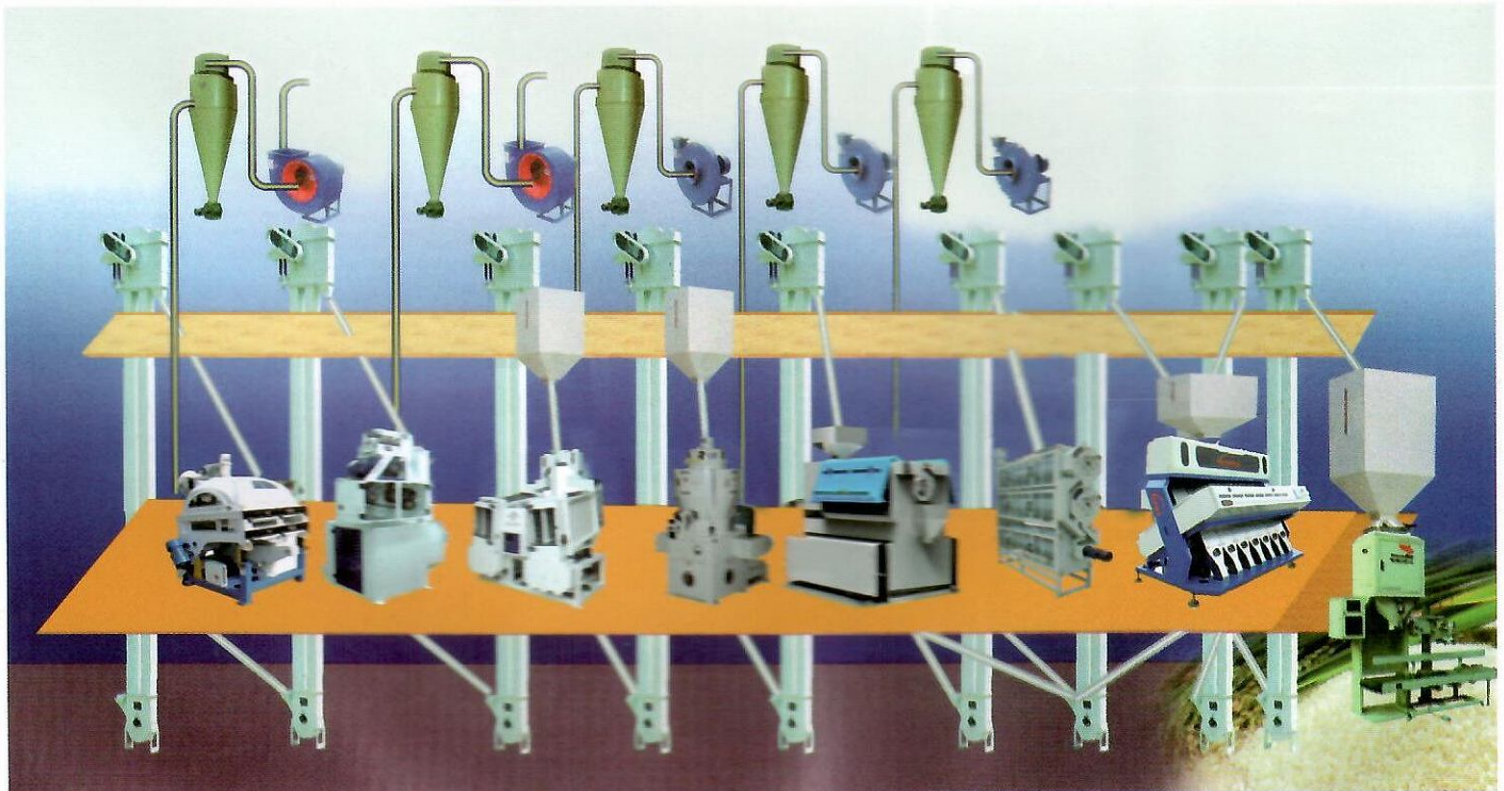

Modern Rice Milling Plant