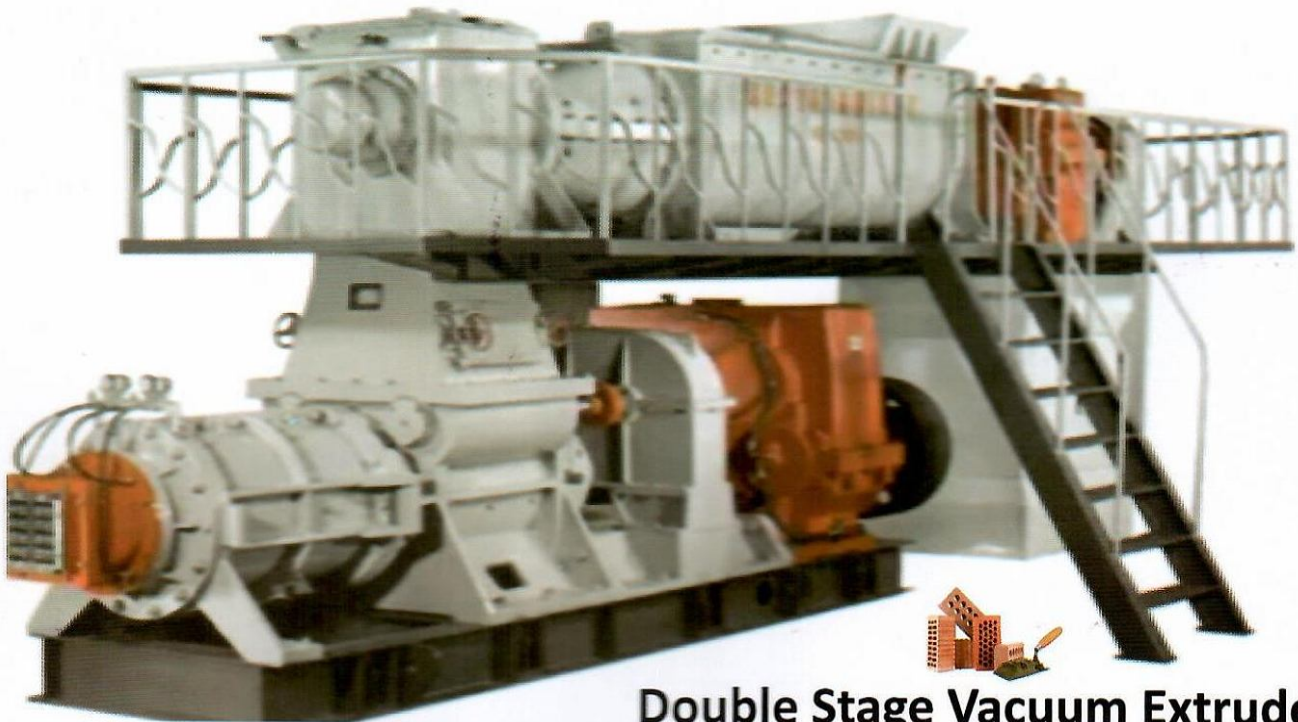

Double Stage Vacuum Extruder