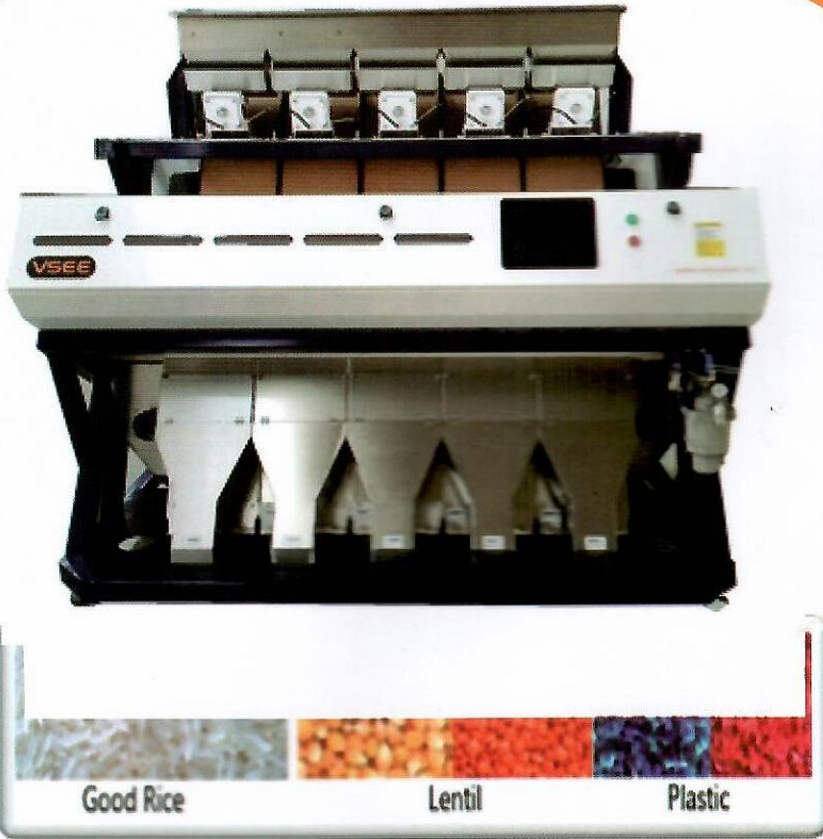

# Complete Paddy & Rice Processing Plant

Capacity: 3T-100 T/H

**World Class Rice, Lentil, Flour, Feed, Brick, Block Machinery & Spare Parts Importer & Supplier**

**Vision Color Sorter Machine**

**1 T/H to 20 T/H**