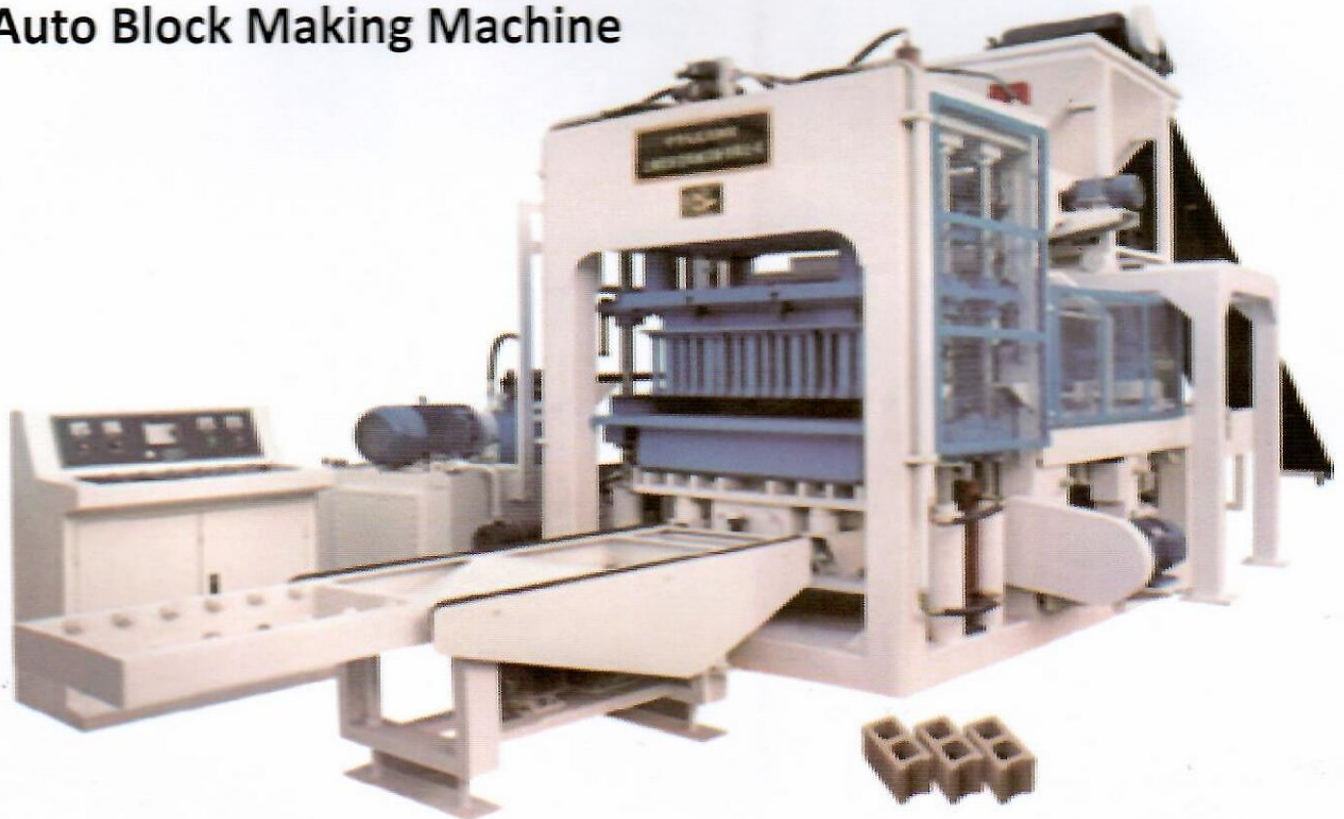

**Tunnel Kiln  
Capacity: 50000 Pcs-500000 Pcs/Day**

**Double Stage Vacuum Extruder**

**Auto Flour Plant**

**60 T/D-3000 T/D**

**Auto Block Making Machine**

**2000 Pcs-10000 Pcs/H**