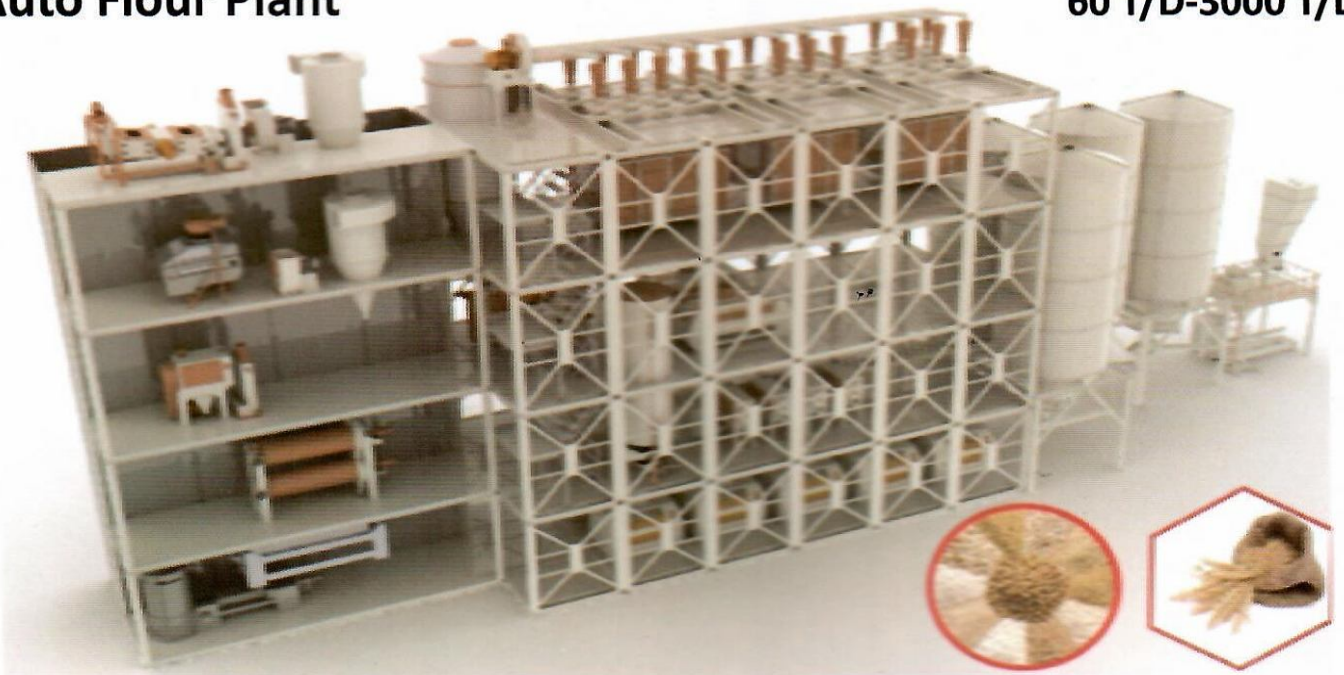

**Tunnel Kiln  
Capacity: 50000 Pcs-500000 Pcs/Day**

**Double Stage Vacuum Extruder**

**Auto Flour Plant**

**60 T/D-3000 T/D**

**Auto Block Making Machine**

**2000 Pcs-10000 Pcs/H**